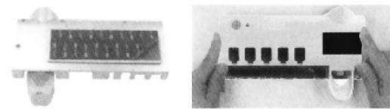

5.3 S'il est installé sur des murs peints, veuillez percer des trous sur

le mur, retirez le fond de panier, fixez la plaque inférieure avec des vis, alignez le produit avec les trous, appuyez légèrement sur le produit vers le trou, puis le produit est fixé au mur. Là

ya-t-il des tubes d'expansion et des vis dans l'emballage