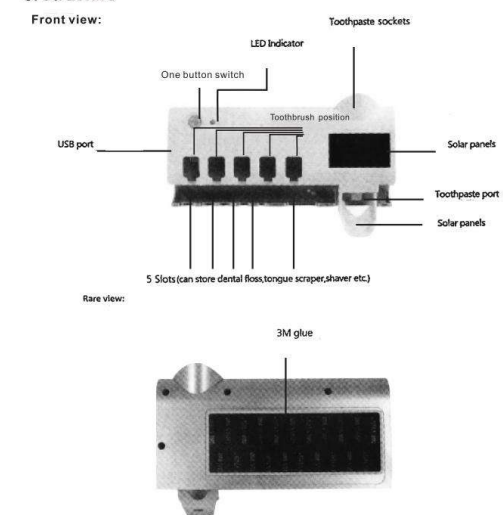

3. Structure

4. Use Instruction

4.1 To extend the battery life, please charge the battery for over 6 hours when you use it for the first time.

4.2 Tear down the paper on the backplane glue, stick the toothbrush holder on the smooth walls, glass or cabinets, and slightly press it. If you are to put it on the painted walls, please perforate the wall with the screws in the package.

4.3 Press the key of opening the toothbrush holder, the disinfection lamp will light up and turn off automatically after 5 minutes.

4.4 This product runs completely on solar power. If there's no solar light, you can use the USB port to charge. The indicator light is red when charging, and it turns white when it is fully charged.

1. Product Features

- To be charged with light
- One button switch
- UV Sterilization
- Multiple Storage Rack
- Fixed positioning design
- Killing Bacteria from All Angles

To be charged with light: The Amorphous silicon thin film solar panels allow the product to be charged with any type of visible light. (It can be powered by indoor light).

UV Sterilization: Use the strongest UVC LED light to kill bacteria in an instant, with its sterilization rate up to 99.99%.

Multiple Storage Rack: The multiple storage rack design provides you with a perfect storage to store toothbrush, toothpaste, dental floss, tongue scraper, shaver etc., with 4 toothbrush locations in its front part, and 5 storage slots and 1 toothpaste location in its back part.

Fixed positioning design of toothpaste squeezer: Enhance the accuracy of squeezing toothpaste, and reduce the waste of toothpaste.

Killing Bacteria from All Angles: Designed in a U-shape, it's coated with a silver surface that can reflect UV light, allowing it to reach different corners inside the station, cleaning and sterilizing bacteria from all angles.

2. Product Parameter

Operating temperature	-15~50°C
Working humidity	30-90%RH
Input voltage	DC5V
Input Current	450mA
Operating Voltage	DC3.7V
Working current	150mA
Battery model/capacity	2000mAh
Product Weight	240g
Product gross weight	335g
Product Size	190*125*47mm