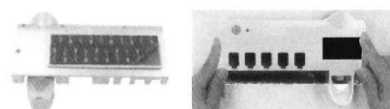

User Manual

5. Precautions

5.1 Inward squeeze toothpaste 5~6 times, so that the toothpaste squeezer is filled with toothpaste, and then it can be used normally.

5.2 Tear down the paper on the backplane glue, stick the toothbrush holder on the smooth walls, and slightly press it.